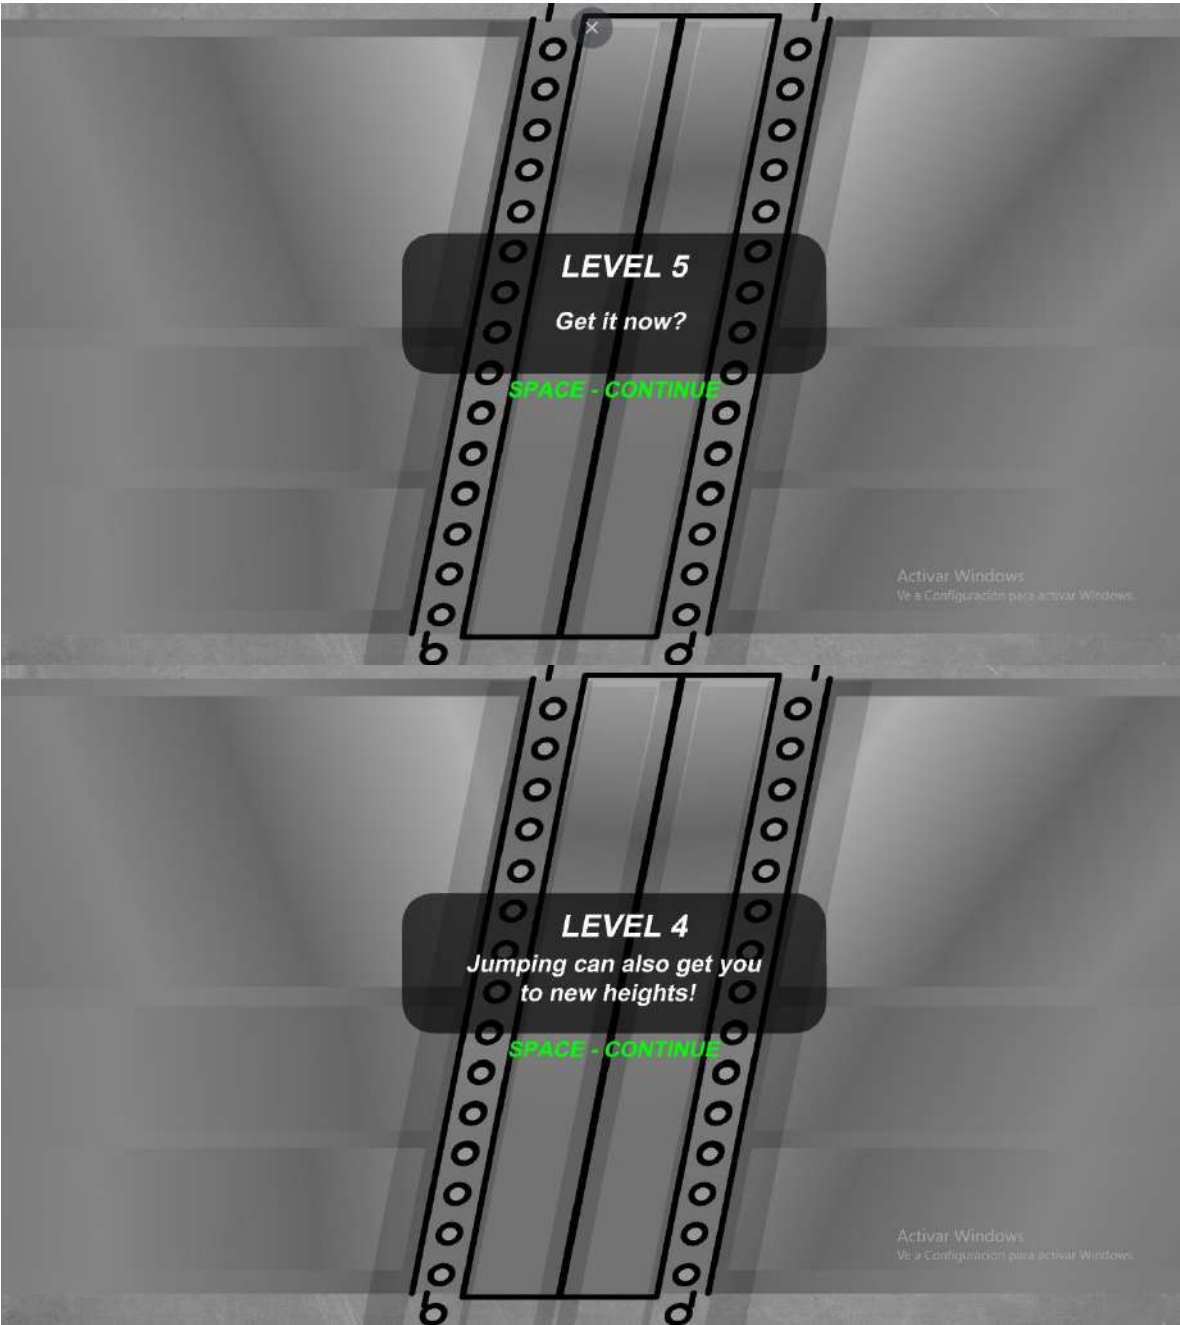

LEVEL 8
Putting the "fun" back
in "functions"!

SPACE - CONTINUE

Activar Windows
Ve a Configuración para activar Windows.

LEVEL 2
Try turning your bot!

SPACE - CONTINUE

Activar Windows
Ve a Configuración para activar Windows.

LEVEL 7

RE-USING functions is great for REPETITIVE tasks!

SPACE - CONTINUE

Activar Windows
Ve a Configuración para activar Windows.

LEVEL 6

Not enough space? Try creating Functions and using F₁ and F₂

SPACE - CONTINUE

Activar Windows
Ve a Configuración para activar Windows.

LEVEL 5

Get it now?

SPACE - CONTINUE

Activar Windows.
Ve a Configuración para activar Windows.

LEVEL 4

Jumping can also get you
to new heights!

SPACE - CONTINUE