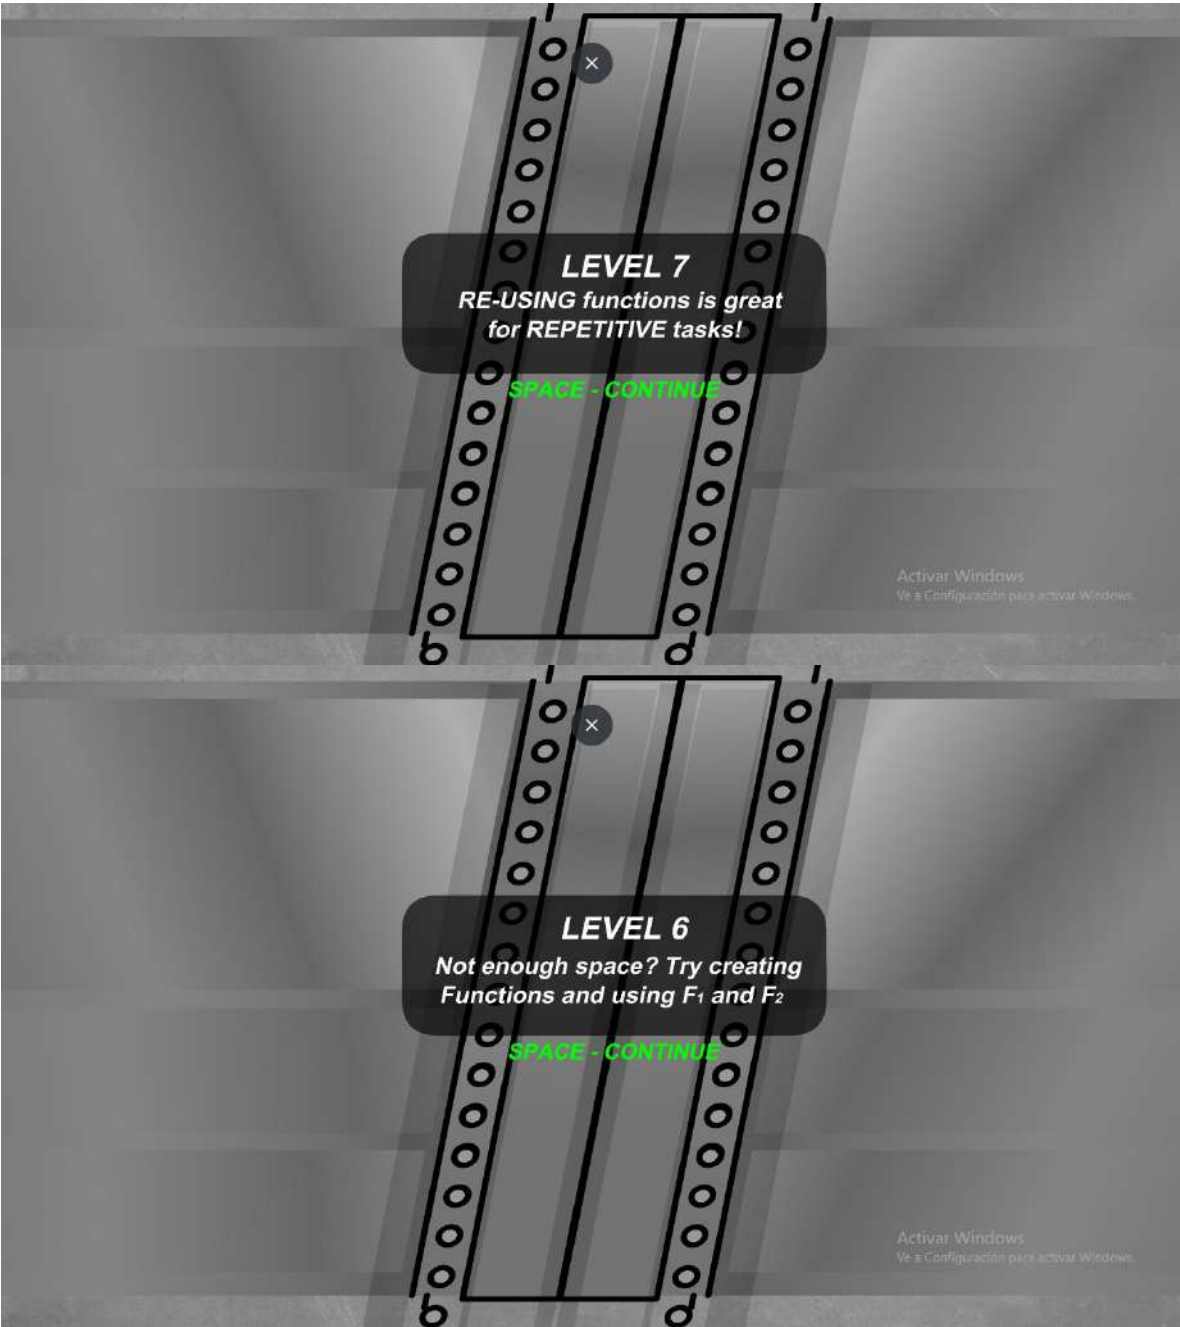

LEVEL 8
Putting the "fun" back
in "functions"!

SPACE - CONTINUE

Activar Windows
Ve a Configuración para activar Windows.

LEVEL 2
Try turning your bot!

SPACE - CONTINUE

Activar Windows
Ve a Configuración para activar Windows.

LEVEL 7

RE-USING functions is great for REPETITIVE tasks!

SPACE - CONTINUE

Activar Windows
Ve a Configuración para activar Windows.

LEVEL 6

Not enough space? Try creating Functions and using F₁ and F₂

SPACE - CONTINUE

Activar Windows
Ve a Configuración para activar Windows.

LEVEL 5

Get it now?

SPACE - CONTINUE

Activar Windows.
Ve a Configuración para activar Windows.

LEVEL 4

Jumping can also get you
to new heights!

SPACE - CONTINUE