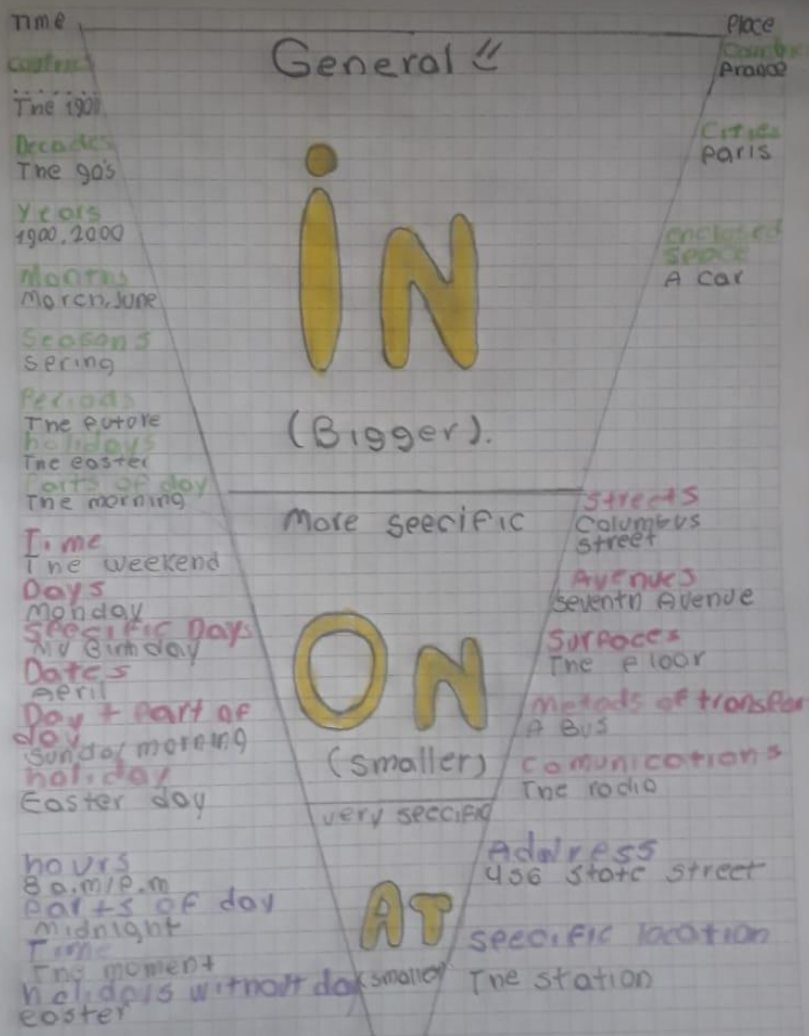

Escribe aquí para buscar

17°C ESP 1:05 p. m. 24/09/2021

	IN	ON
At the office	IN Prison	on the internet
At the station	in the cinema	on the ground
At the top	in a line	on the left
At the front	In a queue	on the right
At the side	In a row	on an elephant
At reception	In a garden	on an alarm
At the top	in the sky	on the ceiling
At someone's house	In bed	on the roof
At hair dresser	in a room	on the second floor