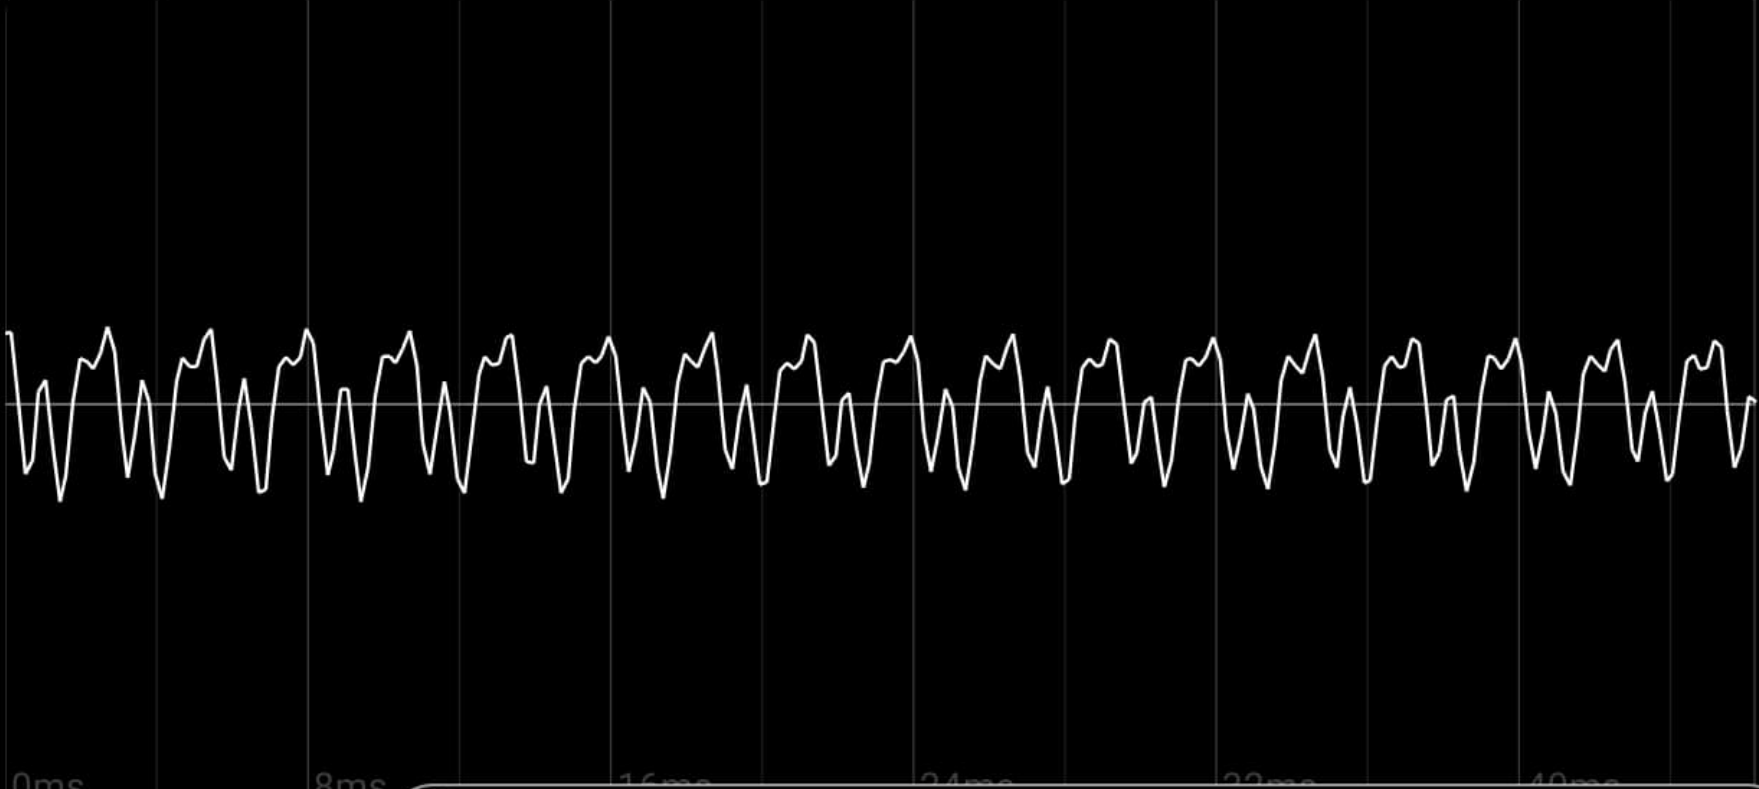

Hold

Jscilloscope

2Ch

Trig

1 2 4 8

▼ Menu

0ms

8ms

16ms

24ms

32ms

40ms

Electric Vehicle Test Solution
Automotive, Electric Vehicle and Battery

0ms

8ms

16ms