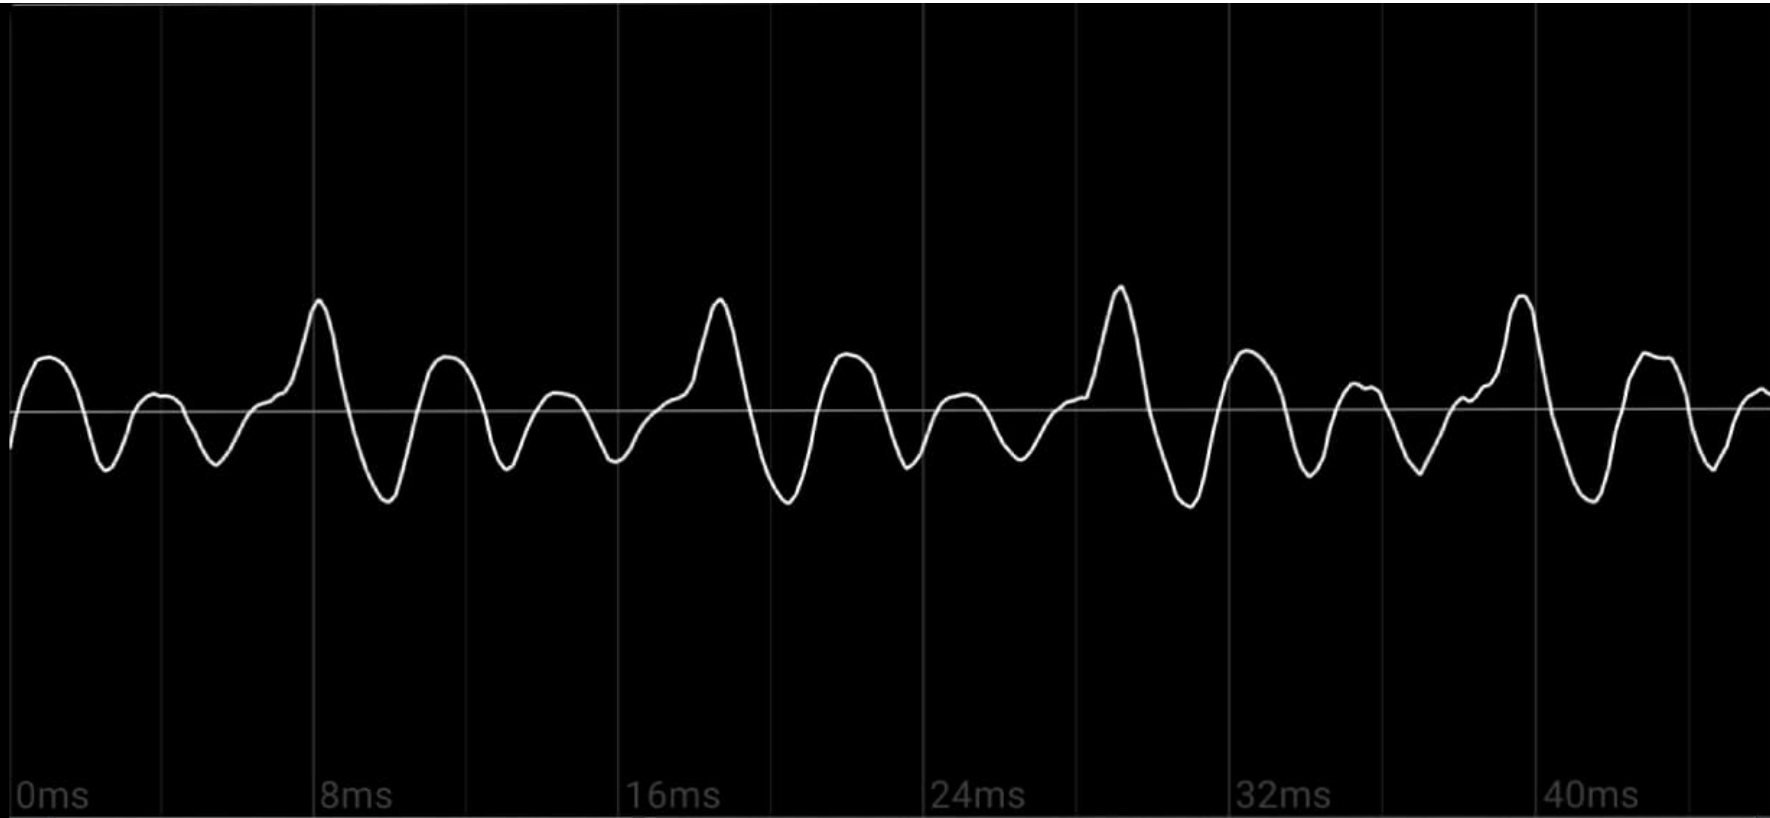

0ms

8ms

16ms

24ms

32ms

40ms

Electric Vehicle Test Solution - Vehicle Network Signal Sensing

Automotive, Electric Vehicle and Battery Testing a Complete Testing Equipment by Hioki USA hiokiusa.com

OPEN