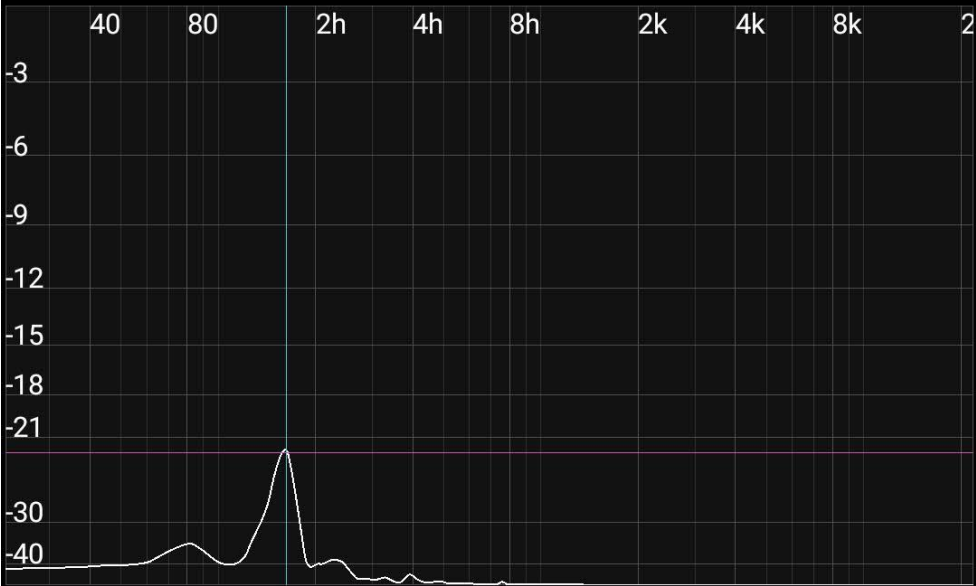

Oscope

RMS -24.39 dB
Amp -20.58 dB
Max Peak 00162 Hz
Peak Amp -21.85 dB

Oscope

RMS **Amp** **Max Peak** **Peak Amp**
-34.03 dB -30.16 dB 00326 Hz -31.64 dB

Oscope

RMS	Amp	Max Peak	Peak Amp
-42.49 dB	-38.12 dB	00440 Hz	-39.66 dB

Oscope

RMS	Amp	Max Peak	Peak Amp
-15.57 dB	-12.47 dB	00880 Hz	-12.82 dB