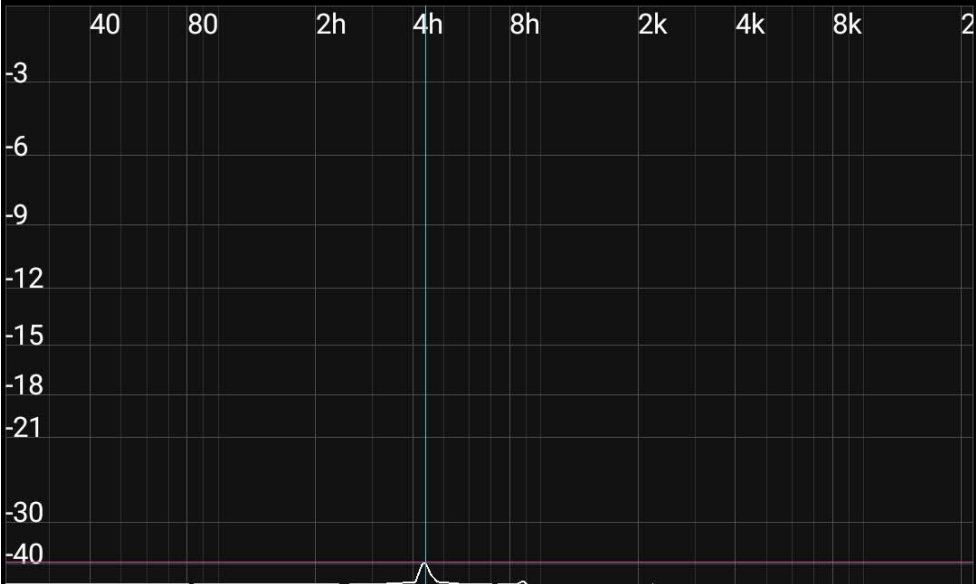

Oscope

RMS -24.39 dB
Amp -20.58 dB
Max Peak 00162 Hz
Peak Amp -21.85 dB

Oscope

RMS **Amp** **Max Peak** **Peak Amp**
-34.03 dB -30.16 dB 00326 Hz -31.64 dB

Oscope

RMS	Amp	Max Peak	Peak Amp
-42.49 dB	-38.12 dB	00440 Hz	-39.66 dB

Oscope

RMS	Amp	Max Peak	Peak Amp
-15.57 dB	-12.47 dB	00880 Hz	-12.82 dB