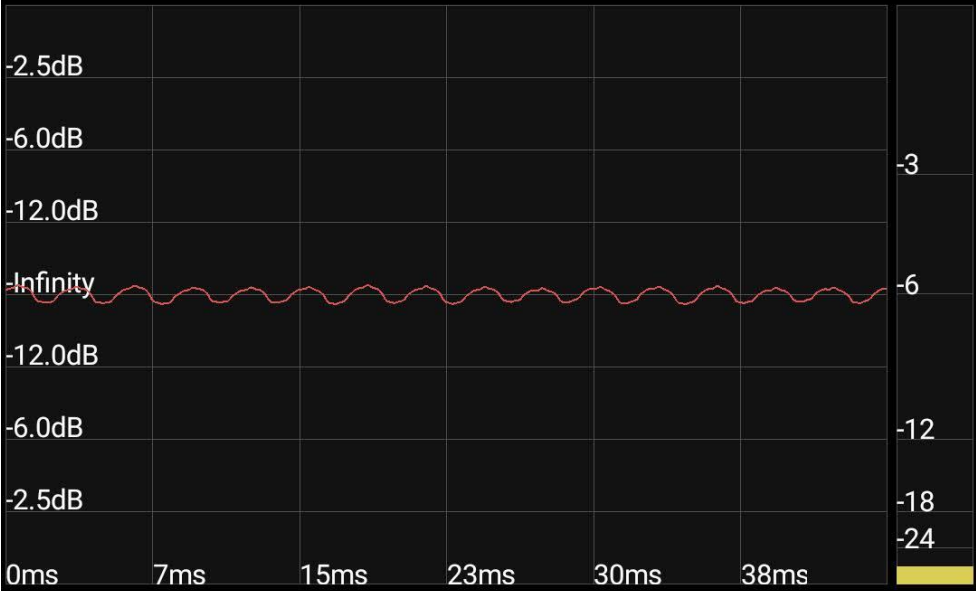

Oscope

RMS -24.39 dB
Amp -20.58 dB
Max Peak 00162 Hz
Peak Amp -21.85 dB

Oscope

RMS **Amp** **Max Peak** **Peak Amp**
-34.03 dB -30.16 dB 00326 Hz -31.64 dB

Oscope

RMS	Amp	Max Peak	Peak Amp
-42.49 dB	-38.12 dB	00440 Hz	-39.66 dB

Oscope

RMS	Amp	Max Peak	Peak Amp
-15.57 dB	-12.47 dB	00880 Hz	-12.82 dB