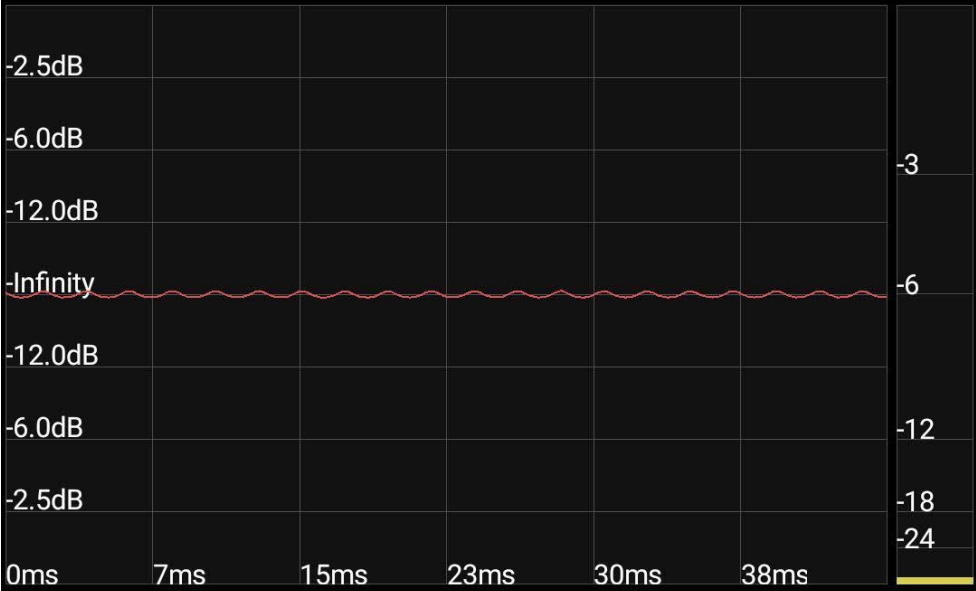

Oscope

RMS -24.39 dB
Amp -20.58 dB
Max Peak 00162 Hz
Peak Amp -21.85 dB

Oscope

RMS **Amp** **Max Peak** **Peak Amp**
-34.03 dB -30.16 dB 00326 Hz -31.64 dB

Oscope

RMS	Amp	Max Peak	Peak Amp
-42.49 dB	-38.12 dB	00440 Hz	-39.66 dB

Oscope

RMS	Amp	Max Peak	Peak Amp
-15.57 dB	-12.47 dB	00880 Hz	-12.82 dB