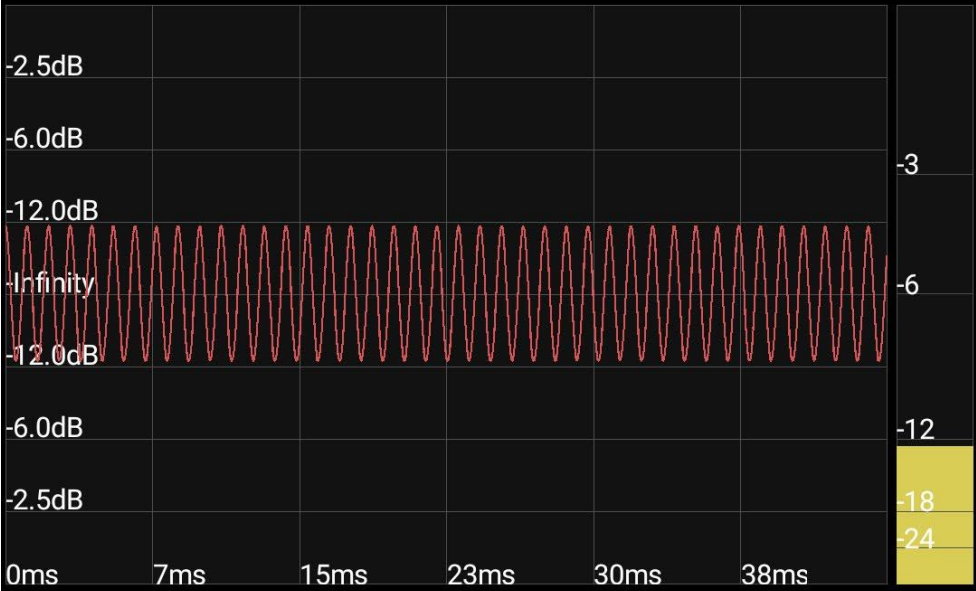

Oscope

RMS -24.39 dB
Amp -20.58 dB
Max Peak 00162 Hz
Peak Amp -21.85 dB

Oscope

RMS **Amp** **Max Peak** **Peak Amp**
-34.03 dB -30.16 dB 00326 Hz -31.64 dB

Oscope

RMS	Amp	Max Peak	Peak Amp
-42.49 dB	-38.12 dB	00440 Hz	-39.66 dB

Oscope

RMS	Amp	Max Peak	Peak Amp
-15.57 dB	-12.47 dB	00880 Hz	-12.82 dB