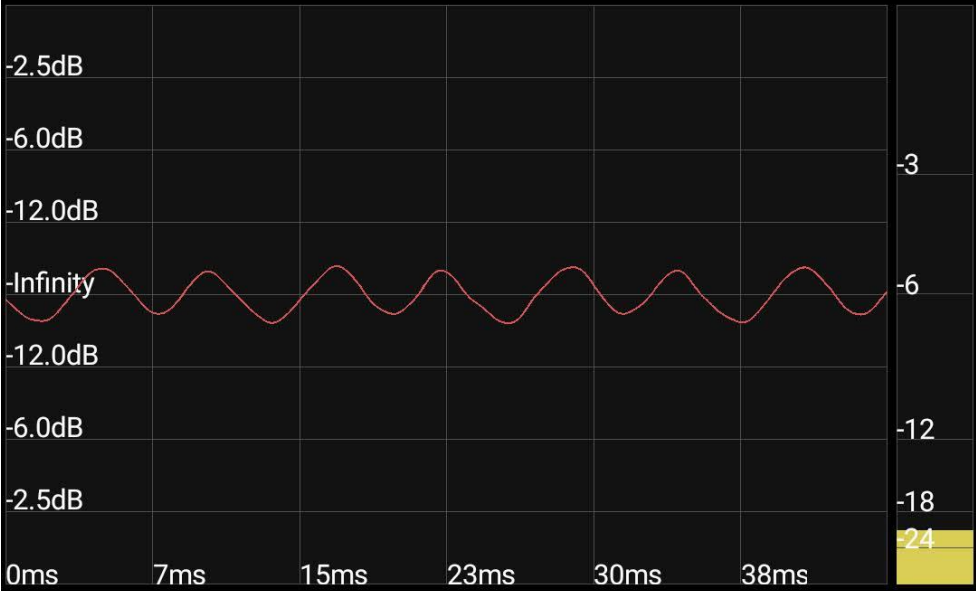

Oscope

RMS -24.39 dB
Amp -20.58 dB
Max Peak 00162 Hz
Peak Amp -21.85 dB

Oscope

RMS **Amp** **Max Peak** **Peak Amp**
-34.03 dB -30.16 dB 00326 Hz -31.64 dB

Oscope

RMS	Amp	Max Peak	Peak Amp
-42.49 dB	-38.12 dB	00440 Hz	-39.66 dB

Oscope

RMS	Amp	Max Peak	Peak Amp
-15.57 dB	-12.47 dB	00880 Hz	-12.82 dB